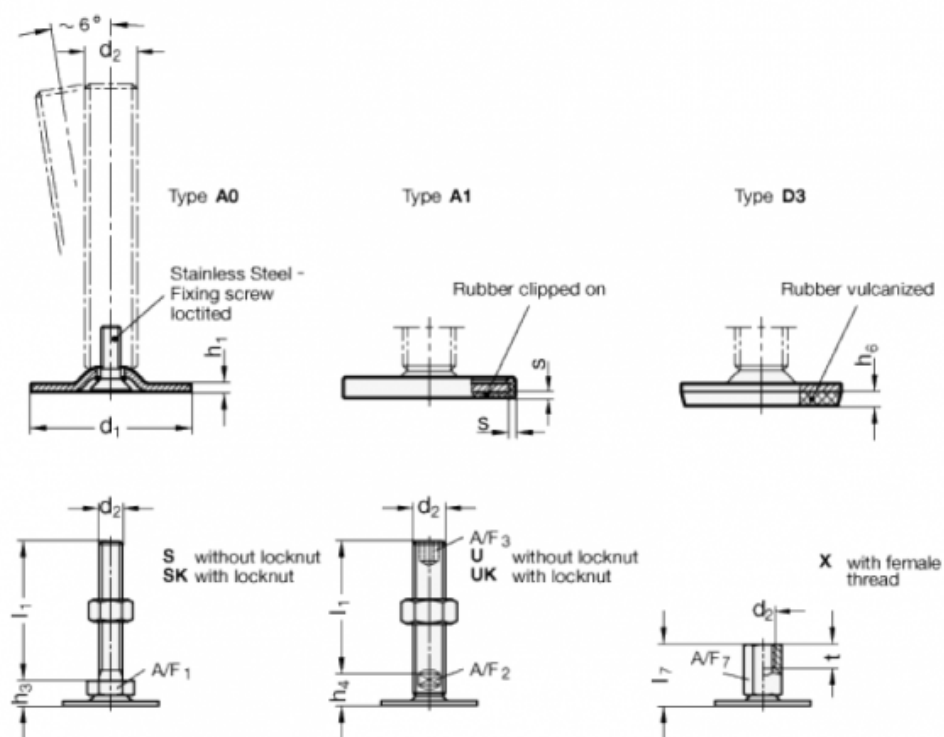

Data Sheet

Article number: 204050M1260A3SK
 Description: E+G levelling foot
 GN 40-50-M12-60-A3-SK
 Note: SK With nut, External hexagon at the bottom

Measures

- A/F1 = 17
- d1 = 50
- d2 = M12
- h1 = 2.5
- h3 = 11
- h6 = 4
- l1 = 60
- s =